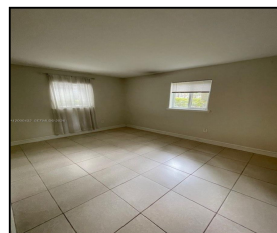

8601 SW 68th Ct #4

\$2,000

Remarks

Location, Location, Location! Beautiful Two Bedroom and One Bath unit at Monterey Gardens in Pinecrest. Updated open-style kitchen and bathroom. Tile floors, large closets and more. Close to shopping, dining and entertainment venues. Sparking pool with lounge chairs for your enjoyment. Walking distance to Dadeland North Metrorail station. Laundry Facilities on site. Gated community with assigned parking. Hurry, this unit will rent quickly. CALL TODAY.

Features & Amenities

County		Bedrooms	2	MLS#	A12000432
Address	8601 SW 68th Ct #4	Bathrooms	1	Status	A
City	Pinecrest FL	Haft Bathrooms	0	Tax Amount	\$
Zip	33156	Garage Spaces	1	Tax Year	\$0
Subdivision	MONTEREY GARDENS OF PINEC	Water Front	n/a	Year Built	1968
Unit #	4	Pool	n/a		
Complex	MONTEREY GARDENS OF PINEC	Pets Allowed	n/a		
		Total Area SqFt			
		Maintenance Fee	\$0		
		Lot Dimensions	812		